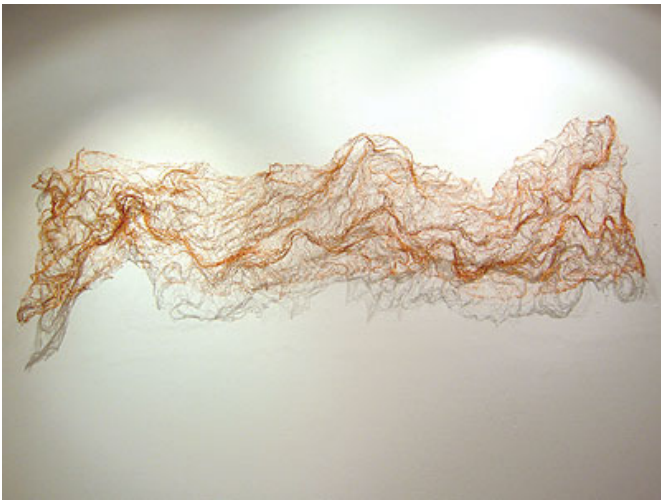

Strata 2013
recycled copper wire
250 x 70 x 80cm