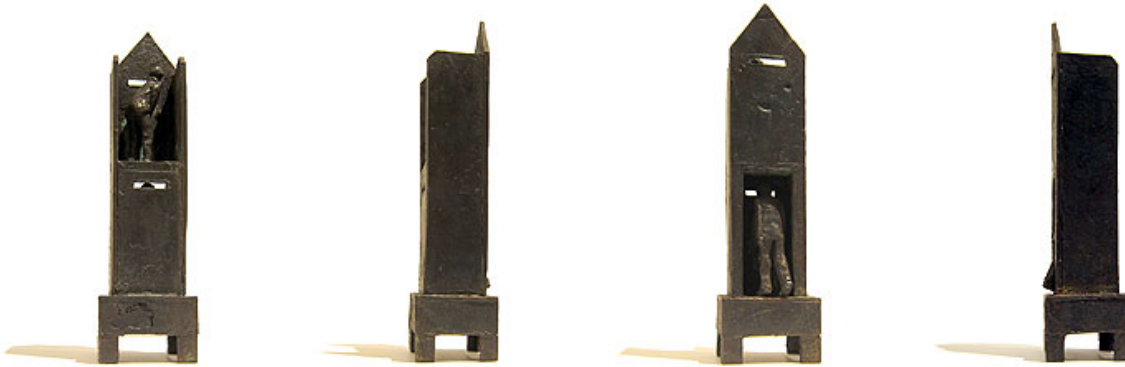

*Winter Silo (Frost)*  
 58h x 28w x 12d cm  
 silicon bronze, wax sealed patination

*Winter Silo (Fog)*  
 72h x 27w x 15d cm  
 silicon bronze, wax sealed patination

*Winter Silo (Ice)*  
 58h x 28w x 18d cm  
 silicon bronze, wax sealed patination

*Frost, Fog and Ice*

JON EISEMAN's whimsical and poetic figurative sculpture are cast in bronze. Extending beyond the physical, Jon's work encompasses notions of time, spirituality and emotion. A practicing artist since 1985, Jon's work is included in numerous public and private collections including La Trobe University, Vic., Parliament House, Hobart, and the Geelong Gallery.

*Time & Tide 2013*  
 unique bronze  
 35 x 19.5 x 10.5cm

*Travelling Companions 2013*  
 unique bronze  
 22.5 x 17 x 8.5cm

*Beyond the Threshold 2013*  
 unique bronze  
 38 x 23 x 15cm

*Seeking Wisdom 2013*  
 unique bronze  
 38 x 23 x 15cm

*Room with a View* 2013  
unique bronze  
34 x 9.2 x 8cm

*Searching Man*  
unique bronze  
60 x 34 x 34cm

**HANNAH QUINLIVAN** was recently awarded the Cox Prize for Sculpture at Sculpture on the Edge 2013. Quinlivan is in a number of collections including the National Gallery of Australia, KPMG Art Collection, Australian National University and The Molonglo Group. Hannah graduated from ANU School of Art in 2011 and was the recipient of an impressive number of awards including the Peter and Lena Karmel Award for the highest honours grade.