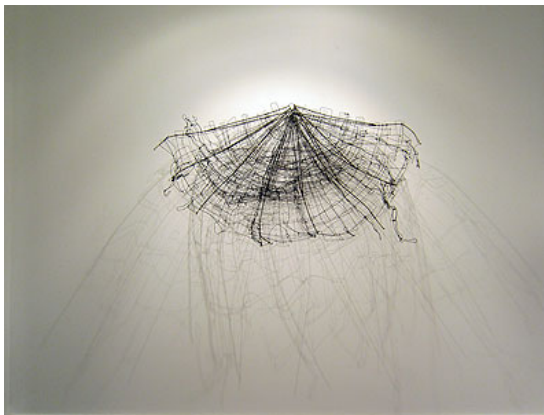

*Winter Silo (Frost)*  
 58h x 28w x 12d cm  
 silicon bronze, wax sealed patination

*Winter Silo (Fog)*  
 72h x 27w x 15d cm  
 silicon bronze, wax sealed patination

*Winter Silo (Ice)*  
 58h x 28w x 18d cm  
 silicon bronze, wax sealed patination

*Frost, Fog and Ice*

JON EISEMAN's whimsical and poetic figurative sculpture are cast in bronze. Extending beyond the physical, Jon's work encompasses notions of time, spirituality and emotion. A practicing artist since 1985, Jon's work is included in numerous public and private collections including La Trobe University, Vic., Parliament House, Hobart, and the Geelong Gallery.

*Time & Tide 2013*  
 unique bronze  
 35 x 19.5 x 10.5cm

*Travelling Companions 2013*  
 unique bronze  
 22.5 x 17 x 8.5cm

*Beyond the Threshold 2013*  
 unique bronze  
 38 x 23 x 15cm

*Seeking Wisdom 2013*  
 unique bronze  
 38 x 23 x 15cm

*Room with a View* 2013  
unique bronze  
34 x 9.2 x 8cm

*Searching Man*  
unique bronze  
60 x 34 x 34cm

**HANNAH QUINLIVAN** was recently awarded the Cox Prize for Sculpture at Sculpture on the Edge 2013. Quinlivan is in a number of collections including the National Gallery of Australia, KPMG Art Collection, Australian National University and The Molonglo Group. Hannah graduated from ANU School of Art in 2011 and was the recipient of an impressive number of awards including the Peter and Lena Karmel Award for the highest honours grade.