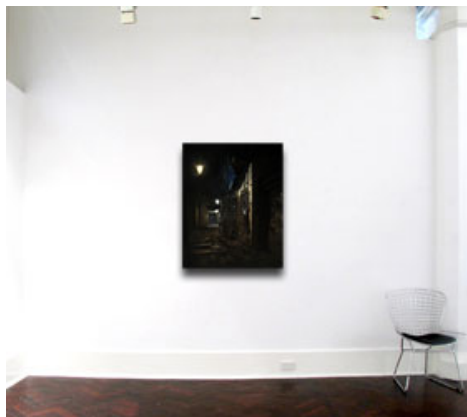

in-situ on 3.7m wall