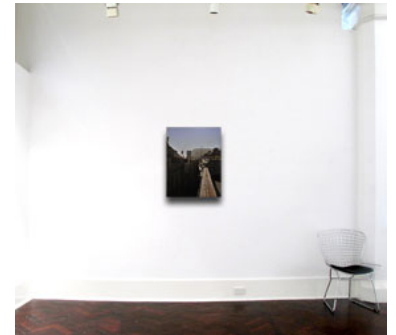

in-situ on 3.7m wall