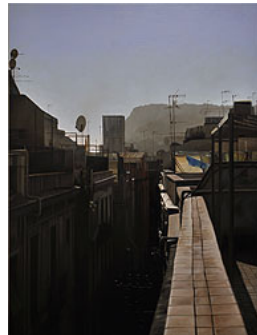

Montjuic 2012
oil on linen
78 x 61cm