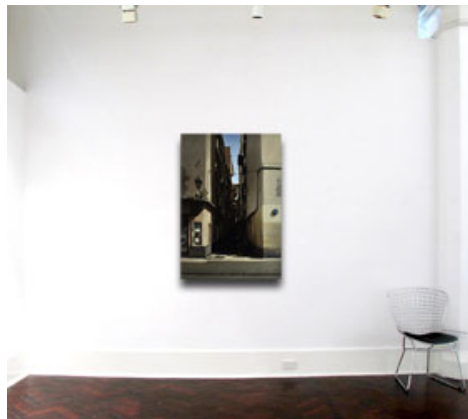

in-situ on 3.7m wall