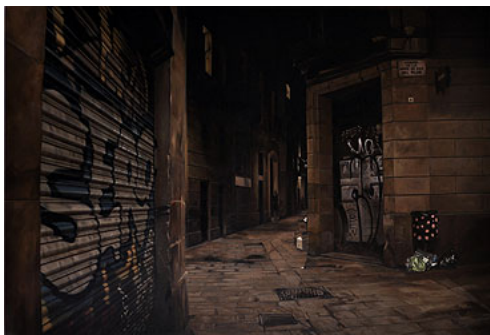

Carrer de la Mare de Deu del Pilar 2012
oil on linen
88 x 130cm