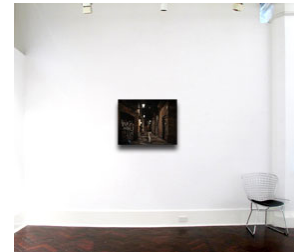

in-situ on 3.7m wall