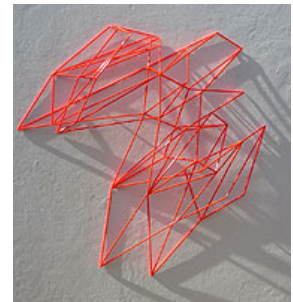

DION HORSTMANS

THE DARK SIDE

2 - 20 October 2012

The Dark Side 1:1 2012
 9mm bb ply finished in 2-pack
 gloss black & orange acrylic
 120 x 120 x 2.5cm

The Dark Side 2:1 2012
 9mm bb ply finished in 2-pack
 gloss white & orange acrylic
 120 x 120 x 2.5cm

The Dark Side 3:1 2012
 9mm bb ply finished in 2-pack matt
 black & orange acrylic
 120 x 120 x 2.5cm

The Dark Side 4:1 2012
 9mm bb ply finished in 2-pack gloss
 black & orange acrylic
 120 x 120 x 2.5cm

The Dark Side 1:2 2012
 Powdercoated steel
 120 x 120 x 25cm

The Dark Side 2:2 2012
 Powdercoated steel
 120 x 120 x 25cm

The Dark Side 3:2 2012
 Powdercoated steel
 120 x 120 x 25cm

The Dark Side 4:2 2012
 Powdercoated steel
 120 x 120 x 25cm