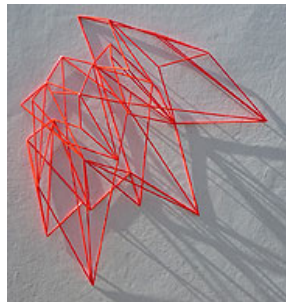

DION HORSTMANS

THE DARK SIDE

2 - 20 October 2012

The Dark Side 1:1 2012
 9mm bb ply finished in 2-pack
 gloss black & orange acrylic
 120 x 120 x 2.5cm

The Dark Side 2:1 2012
 9mm bb ply finished in 2-pack
 gloss white & orange acrylic
 120 x 120 x 2.5cm

The Dark Side 3:1 2012
 9mm bb ply finished in 2-pack matt
 black & orange acrylic
 120 x 120 x 2.5cm

The Dark Side 4:1 2012
 9mm bb ply finished in 2-pack gloss
 black & orange acrylic
 120 x 120 x 2.5cm

The Dark Side 1:2 2012
 Powdercoated steel
 120 x 120 x 25cm

The Dark Side 2:2 2012
 Powdercoated steel
 120 x 120 x 25cm

The Dark Side 3:2 2012
 Powdercoated steel
 120 x 120 x 25cm

The Dark Side 4:2 2012
 Powdercoated steel
 120 x 120 x 25cm