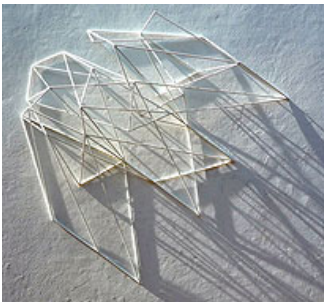

DION HORSTMANS

THE DARK SIDE

2 - 20 October 2012

The Dark Side 1:1 2012
 9mm bb ply finished in 2-pack
 gloss black & orange acrylic
 120 x 120 x 2.5cm

The Dark Side 2:1 2012
 9mm bb ply finished in 2-pack
 gloss white & orange acrylic
 120 x 120 x 2.5cm

The Dark Side 3:1 2012
 9mm bb ply finished in 2-pack matt
 black & orange acrylic
 120 x 120 x 2.5cm

The Dark Side 4:1 2012
 9mm bb ply finished in 2-pack gloss
 black & orange acrylic
 120 x 120 x 2.5cm

The Dark Side 1:2 2012
 Powdercoated steel
 120 x 120 x 25cm

The Dark Side 2:2 2012
 Powdercoated steel
 120 x 120 x 25cm

The Dark Side 3:2 2012
 Powdercoated steel
 120 x 120 x 25cm

The Dark Side 4:2 2012
 Powdercoated steel
 120 x 120 x 25cm