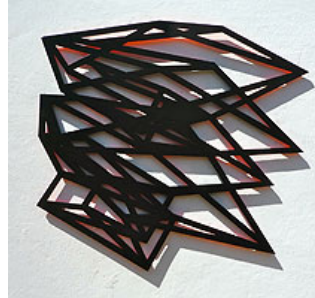

DION HORSTMANS

THE DARK SIDE

2 - 20 October 2012

The Dark Side 1:1 2012
 9mm bb ply finished in 2-pack
 gloss black & orange acrylic
 120 x 120 x 2.5cm

The Dark Side 2:1 2012
 9mm bb ply finished in 2-pack
 gloss white & orange acrylic
 120 x 120 x 2.5cm

The Dark Side 3:1 2012
 9mm bb ply finished in 2-pack matt
 black & orange acrylic
 120 x 120 x 2.5cm

The Dark Side 4:1 2012
 9mm bb ply finished in 2-pack gloss
 black & orange acrylic
 120 x 120 x 2.5cm