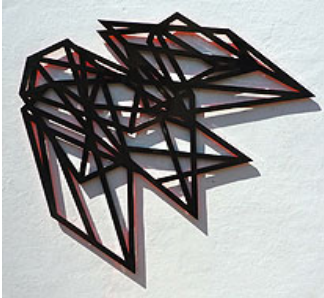

DION HORSTMANS

THE DARK SIDE

2 - 20 October 2012

The Dark Side 1:1 2012
 9mm bb ply finished in 2-pack
 gloss black & orange acrylic
 120 x 120 x 2.5cm

The Dark Side 2:1 2012
 9mm bb ply finished in 2-pack
 gloss white & orange acrylic
 120 x 120 x 2.5cm

The Dark Side 3:1 2012
 9mm bb ply finished in 2-pack matt
 black & orange acrylic
 120 x 120 x 2.5cm

The Dark Side 4:1 2012
 9mm bb ply finished in 2-pack gloss
 black & orange acrylic
 120 x 120 x 2.5cm