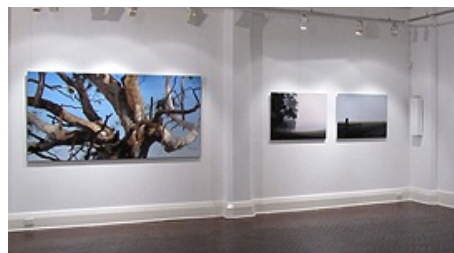

Installation image

LILLY
CHORNY

Crimson Glory
oil on linen
135 x 100cm

LIZZIE
BUCKMASTER DOVE

Plundered, 2010
sea washed coal pebbles
71 x 54 cm

Installation image

IAN
GREIG

As in a distant shadow
oil on canvas
168 x 112cm

I saw myself in you
oil on canvas
168 x 112cm

Installation image

Rose Valley Pond
oil on canvas
168 x 73cm

To recall their strange light in many a dream
oil on canvas
112 x 168cm

**JULI
HAAS**

Side View
watercolour on paper
11.5 x 10cm

Seven Grey Sky Days (Mornington), 2010
oil on panel
20 x 190cm

Installation images

**CHRISTOPHE
STIBIO**

Barrarrana Gorge
natural pigments on paper mounted on cotton duck
99 x 276cm

Installation image

**SIMEON
WALKER**

Colours of the Earth
oil on Italian linen
122 x 244 cm

CHRISTINE
WILCOCKS

Monumental Landscapes
St Pauls Cathedral, London, 2010
inkjet print on rag edition of 5
26 x 6cm

Monumental Landscapes
Millenium Bridge, London, 2010
inkjet print on rag edition of 5
26 x 6cm