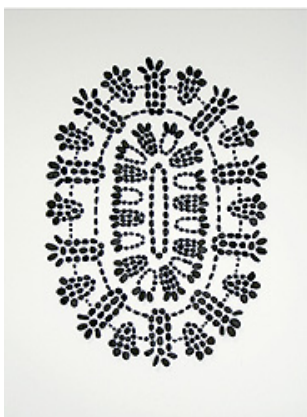

WILLIAM
BREEN

Four Winds, 2010
oil on linen
76 x 102cm

Turners Lane, 2010
oil on linen
82 x 102cm

Buttermans Track, 2010
oil on linen
76 x 102cm

Installation image

MARIKA
BORLASE

Survival of the Fittest
acrylic on linen
51 x 41cm

Installation image

LILLY
CHORNY

Crimson Glory
oil on linen
135 x 100cm

LIZZIE
BUCKMASTER DOVE

Plundered, 2010
sea washed coal pebbles
71 x 54 cm

Installation image

IAN
GREIG

As in a distant shadow
oil on canvas
168 x 112cm

I saw myself in you
oil on canvas
168 x 112cm

Installation image

Rose Valley Pond
oil on canvas
168 x 73cm

To recall their strange light in many a dream
oil on canvas
112 x 168cm

**JULI
HAAS**

Side View
watercolour on paper
11.5 x 10cm