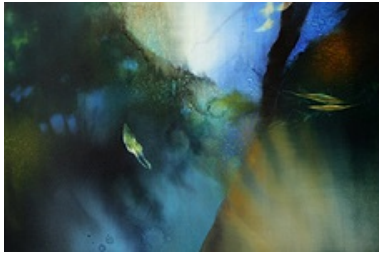

Installation image

LILLY
CHORNY

Crimson Glory
oil on linen
135 x 100cm

LIZZIE
BUCKMASTER DOVE

Plundered, 2010
sea washed coal pebbles
71 x 54 cm

Installation image

IAN
GREIG

As in a distant shadow
oil on canvas
168 x 112cm

I saw myself in you
oil on canvas
168 x 112cm

Installation image

Rose Valley Pond
oil on canvas
168 x 73cm

To recall their strange light in many a dream
oil on canvas
112 x 168cm

**JULI
HAAS**

Side View
watercolour on paper
11.5 x 10cm