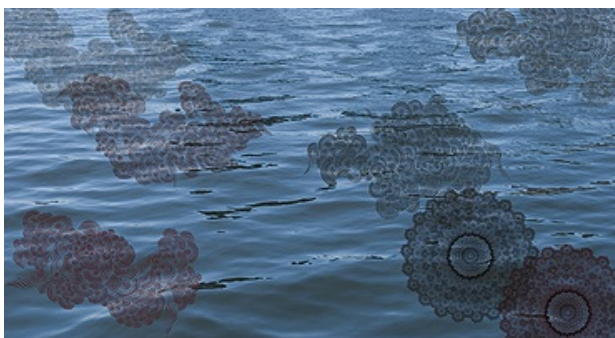

Ocean II, 2010
pigment print on rag paper
72.5 x 134cm
edition of 5