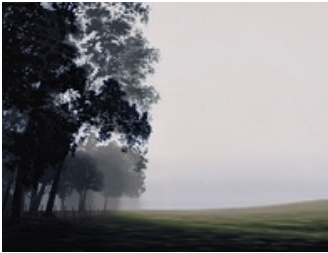

Four Winds, 2010
oil on linen
76 x 102cm