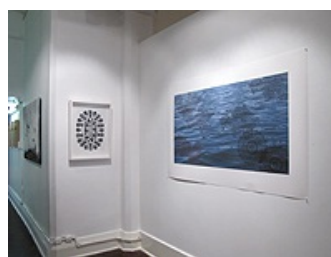

Installation image