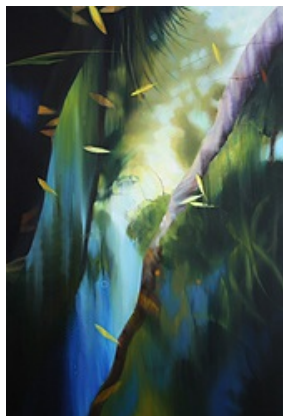

WILLIAM
BREEN

Four Winds, 2010
oil on linen
76 x 102cm

Turners Lane, 2010
oil on linen
82 x 102cm

Buttermans Track, 2010
oil on linen
76 x 102cm

Installation image

MARIKA
BORLASE

Survival of the Fittest
acrylic on linen
51 x 41cm

Installation image

LILLY
CHORNY

Crimson Glory
oil on linen
135 x 100cm

LIZZIE
BUCKMASTER DOVE

Plundered, 2010
sea washed coal pebbles
71 x 54 cm

Installation image

IAN
GREIG

As in a distant shadow
oil on canvas
168 x 112cm

I saw myself in you
oil on canvas
168 x 112cm

Installation image

Rose Valley Pond
oil on canvas
168 x 73cm

To recall their strange light in many a dream
oil on canvas
112 x 168cm

**JULI
HAAS**

Side View
watercolour on paper
11.5 x 10cm