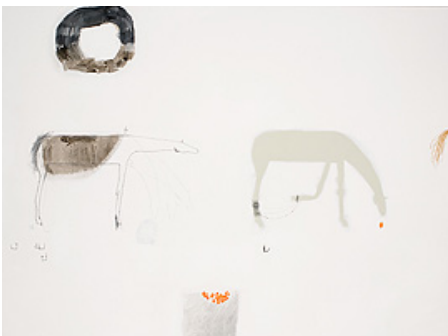

MARISE MAAS
NEW PAINTINGS

10 - 28 September 2009

Butcher's Paper 2009
 oil and pencil on canvas
 110 x 150cm

Granules 2009
 oil and pencil on canvas
 110 x 150cm

Itch 2009
 oil and pencil on canvas
 110 x 150cm

Those Friends of Yours 2009
 oil on canvas
 110 x 150cm

Trouble 2009
 oil and pencil on canvas
 110 x 150cm

Gutter Grass 2009
 oil and pencil on canvas
 110 x 150cm

Between 1 & 3 2009
oil on canvas
110 x 150cm

Get in and Go 2009
oil and pencil on canvas
110 x 150cm

Same Shoes 2009
oil on canvas
110 x 150cm

Long Leg Echo 2009
oil on canvas
110 x 150cm

Mushroom Street 2009
oil on canvas
75 x 100cm

Dirty Dog 2009
oil and pencil on canvas
75 x 100cm