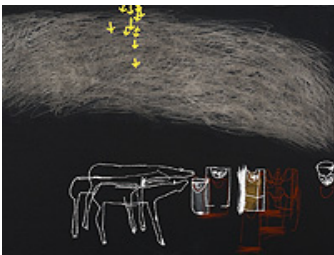

MARISE MAAS
NEW PAINTINGS

10 - 28 September 2009

Butcher's Paper 2009
 oil and pencil on canvas
 110 x 150cm

Granules 2009
 oil and pencil on canvas
 110 x 150cm

Itch 2009
 oil and pencil on canvas
 110 x 150cm

Those Friends of Yours 2009
 oil on canvas
 110 x 150cm

Trouble 2009
 oil and pencil on canvas
 110 x 150cm

Gutter Grass 2009
 oil and pencil on canvas
 110 x 150cm

Between 1 & 3 2009
oil on canvas
110 x 150cm

Get in and Go 2009
oil and pencil on canvas
110 x 150cm

Same Shoes 2009
oil on canvas
110 x 150cm

Long Leg Echo 2009
oil on canvas
110 x 150cm

Mushroom Street 2009
oil on canvas
75 x 100cm

Dirty Dog 2009
oil and pencil on canvas
75 x 100cm

Beyond Black 2009
oil on canvas
75 x 100cm

Studio 2009
oil on canvas
75 x 100cm

You Have Shadow 2009
oil on canvas
75 x 100cm

Being Useful 2009
oil & pencil on canvas
75 x 100cm

Installation images