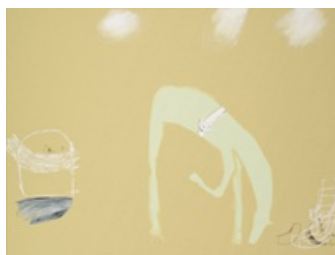

Get in and Go 2009
oil and pencil on canvas
110 x 150cm

Same Shoes 2009
oil on canvas
110 x 150cm

Long Leg Echo 2009
oil on canvas
110 x 150cm

Mushroom Street 2009
oil on canvas
75 x 100cm

Dirty Dog 2009
oil and pencil on canvas
75 x 100cm

Beyond Black 2009
oil on canvas
75 x 100cm

Studio 2009
oil on canvas
75 x 100cm

You Have Shadow 2009
oil on canvas
75 x 100cm

Being Useful 2009
oil & pencil on canvas
75 x 100cm

Installation images