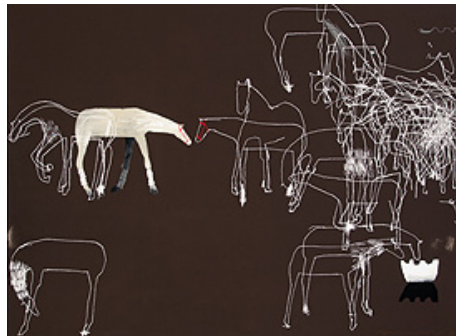

MARISE MAAS
NEW PAINTINGS

10 - 28 September 2009

Butcher's Paper 2009
 oil and pencil on canvas
 110 x 150cm

Granules 2009
 oil and pencil on canvas
 110 x 150cm

Itch 2009
 oil and pencil on canvas
 110 x 150cm

Those Friends of Yours 2009
 oil on canvas
 110 x 150cm

Trouble 2009
 oil and pencil on canvas
 110 x 150cm

Gutter Grass 2009
 oil and pencil on canvas
 110 x 150cm

Between 1 & 3 2009
oil on canvas
110 x 150cm