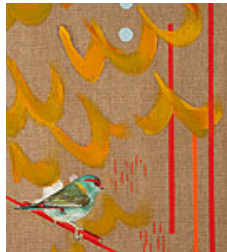

SHARON BILLINGE

Potential 1
 oil on linen
 91 x 62cm

Potential 2
 oil on linen
 91 x 62cm

Study for Potential 1
 oil on linen
 51 x 46cm

ANN BRENNAN

Flux/Morph
 DVD

SOPHIA HEWSON

Babe Ruby
 oil on board
 92 x 122cm