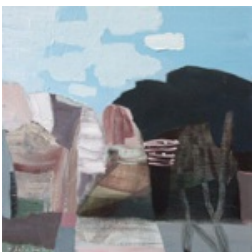

**EMMA WALKER**  
**NEW PAINTINGS**  
 9 - 27 September 2008

*The Road*  
 oil on linen  
 180 x 200cm

*Dreams Never End*  
 oil on linen  
 160 x 183cm

*Born into the Sky*  
 oil on linen  
 122 x 137cm

*Guardian Angel*  
 oil on linen  
 122 x 137cm

*Symbiosis*  
 oil on linen  
 122 x 137cm

*I'm A Bird Now*  
 oil on linen  
 122 x 137cm

*Luritja Country*  
 oil on linen  
 90 x 90cm

*Tracks and Trails IV*  
 oil on linen  
 90 x 90cm

*Ringfisher*  
 oil on linen  
 90 x 90cm

*Quiet Day*  
 oil on linen  
 60 x 60cm

*Night Falls*  
 oil on linen  
 60 x 60cm

*Landscape I*  
oil on linen  
30 x 30cm

*Landscape II*  
oil on linen  
30 x 30cm