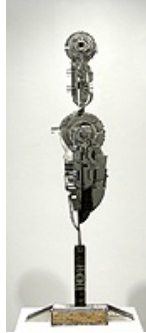

Rare Earth
Stainless steel
& basalt
133 x 32 x 19cm

Compass
Stainless steel
& basalt
138 x 31 x 23cm

Two-up
Stainless steel
& basalt
108 x 40 x 27cm

Eros
Stainless steel
& basalt
85 x 31 x 15cm

Centerpoint
Stainless steel
& basalt
102 x 30 x 17cm