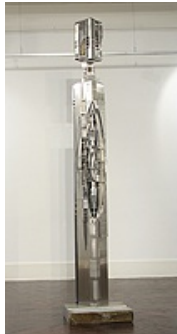

Rare Earth
Stainless steel
& basalt
133 x 32 x 19cm

Compass
Stainless steel
& basalt
138 x 31 x 23cm

Two-up
Stainless steel
& basalt
108 x 40 x 27cm

Eros
Stainless steel
& basalt
85 x 31 x 15cm

Centerpoint
Stainless steel
& basalt
102 x 30 x 17cm

Noctuidae
Stainless steel
& basalt
87 x 35 x 32cm

Reverberations
Stainless steel
& basalt
300 x 60 x 93cm

Reverberation
(detail)

Reverberation
(detail)

Installation view