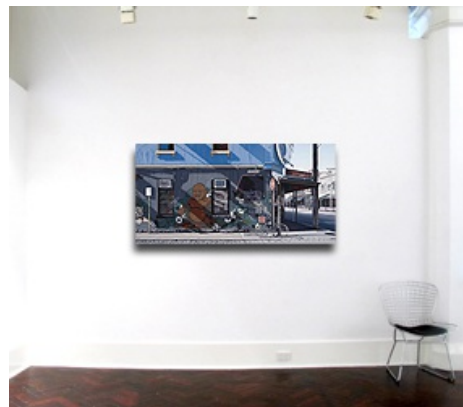

# WILLIAM BREEN MADE WITH LOVE

23 October - 10 November 2012

Orange 2012  
oil on linen  
71 x 107cm

in situ on 3.7m wall

Installation view

Aurora 2012  
oil on linen  
122 x 66cm

in situ on 3.7m wall

Installation view

China Bar 2012  
oil on linen  
92 x 183cm

in situ on 3.7m wall

Studio Spaces 2012  
oil on linen  
92 x 183cm

in situ on 3.7m wall

Made with Love 2012  
oil on linen  
107 x 214cm

in situ on 3.7m wall

Polly 2012  
oil on linen  
107 x 244cm

in situ on 3.7m wall

Installation views

**WILLIAM BREEN**  
*Spraying the Facade,*  
*Robert Nelson review*  
*The Arts, The Age*  
November 2012

---