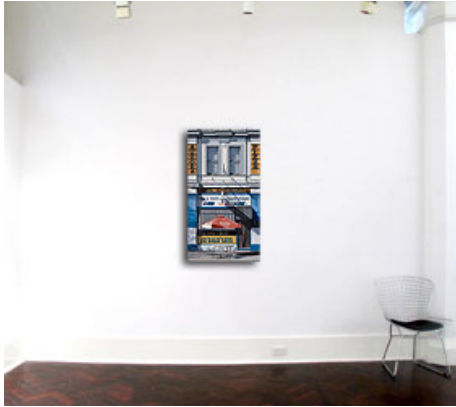

# WILLIAM BREEN MADE WITH LOVE

23 October - 10 November 2012

Orange 2012  
oil on linen  
71 x 107cm

in situ on 3.7m wall

Installation view

Aurora 2012  
oil on linen  
122 x 66cm

in situ on 3.7m wall

Installation view

China Bar 2012  
oil on linen  
92 x 183cm

in situ on 3.7m wall

Studio Spaces 2012  
oil on linen  
92 x 183cm

in situ on 3.7m wall

Made with Love 2012  
oil on linen  
107 x 214cm

in situ on 3.7m wall

Polly 2012  
oil on linen  
107 x 244cm

in situ on 3.7m wall

Installation views

**WILLIAM BREEN**  
*Spraying the Facade,*  
*Robert Nelson review*  
*The Arts, The Age*  
November 2012

---