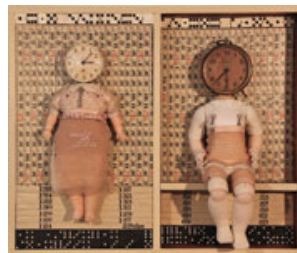

Portrait  
34 x 58 x 12cm  
mixed media  
assemblage

Slow Cooking  
44 x 68 x 18cm  
mixed media  
assemblage

Peak Hour  
53 x 72 x 15cm  
Mixed media assemblage

Terminus  
44 x 70 x 12cm  
Mixed media assemblage

Clock-face  
62 x 33 x 15cm  
mixed media assemblage

12 O'Clock High  
56 x 33 x 47cm  
Mixed media  
assemblage

Time Machine  
44 x 68 x 12cm  
Mixed media  
assemblage

Partnership  
64 x 75 x 22cm  
Mixed media  
assemblage