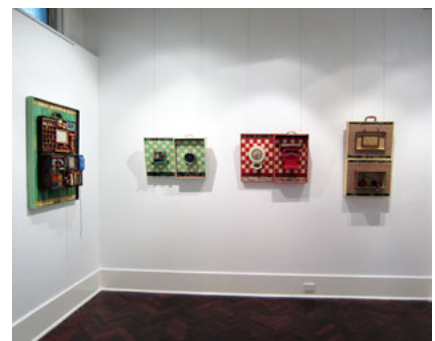

Exhibition installation