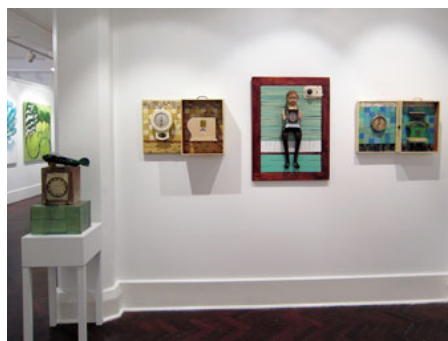

Exhibition installation