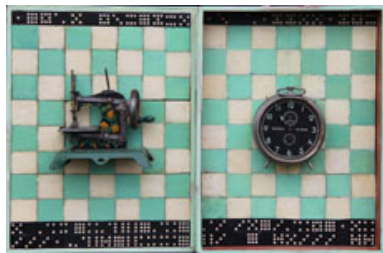

Portrait  
34 x 58 x 12cm  
mixed media  
assemblage

Slow Cooking  
44 x 68 x 18cm  
mixed media  
assemblage

Peak Hour  
53 x 72 x 15cm  
Mixed media assemblage

Terminus  
44 x 70 x 12cm  
Mixed media assemblage

Clock-face  
62 x 33 x 15cm  
mixed media assemblage

12 O'Clock High  
56 x 33 x 47cm  
Mixed media  
assemblage

Time Machine  
44 x 68 x 12cm  
Mixed media  
assemblage

Partnership  
64 x 75 x 22cm  
Mixed media  
assemblage