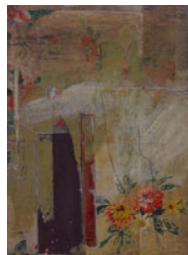

Lottie
40 x 30cm
Mixed media on board