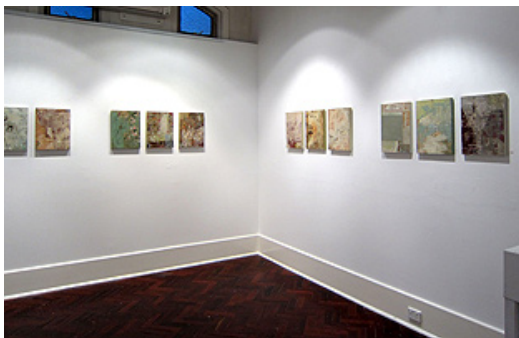

137 FLINDERS LANE MELBOURNE 3000
TUES-FRI 11AM TO 6PM, SAT 11AM TO 5PM
+ 61 3 9654 3332 INFO@FLG.COM.AU

NGAIO LENZ **BACK TO THE ROOM** 8 - 26 May 2012

Flinders Lane Gallery presents the work of guest artist Ngaio Lenz in our annex gallery, The Space. Celebrating the well-worn surface and an aesthetic of imperfection, Ngaio envisages the history of a room and the lives of its past inhabitants. Drawn to decaying surfaces, rooms and buildings and the clues they provide to lives long past, Ngaio builds up and takes away layers, using vintage wallpapers, paint, inks and waxes. This process of de-collage allows for the accidental in the works and allows the artist to reveal a visual narrative of surface by peeling back, as if restoring a decaying room. The works are titled as Victorian names, suggesting ownership of a salvaged room, allowing each to become the silent witness to lives long past. *Ngaio Lenz is a Mackay based artist who is exhibiting for the first time in Melbourne. She has been an exhibiting artist for ten years, with numerous successful exhibitions in local and regional galleries.*

Installation images

Agnes
40 x 30cm
Mixed media on board

Alice
40 x 30cm
Mixed media on board

Ava
40 x 30cm
Mixed media on board

Charlotte
40 x 30cm
Mixed media on board

Edith
40 x 30cm
Mixed media on board

Installation images

Edna
40 x 30cm
Mixed media on board

Edwina
40 x 30cm
Mixed media on board

Esther
40 x 30cm
Mixed media on board

Ethel
40 x 30cm
Mixed media on board

Flo
40 x 30cm
Mixed media on board

Installation images