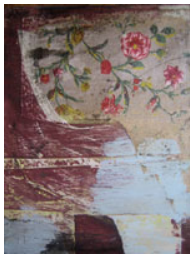

Gertie
40 x 30cm
Mixed media on board