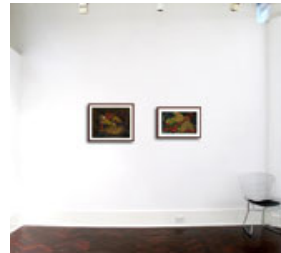

## VISIONS AFTER MIDNIGHT

22 November - 10 December 2011

*'Midnight...the witching hour, the dead of night...a time for insane dreamery, nocturnal nonsensical impressions and mad hallucinations. In the darkness of the nights shadows I create my stage and the characters that inhabit that theatrical psychological space. The actors on my dream stage play a role to describe not only my creative process but the continuing journey of expressions of my world...sometimes intimate and personal...sometimes more reflective on society.'*  
 Juli Haas 2011

*After Midnight* 2011  
 watercolour and gouache  
 45 x 56.3cm

*Dreams of Flight* 2011  
 watercolor and gouache  
 35.2 x 56.7cm

artworks in-situ on 3.7m wall

*Levitators* 2011  
 watercolour  
 19.5 x 27.5cm