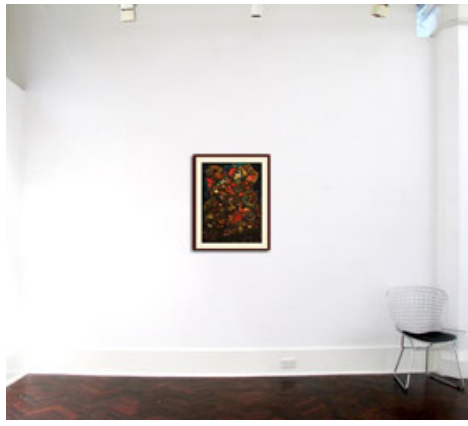

artwork in-situ on 3.7m wall