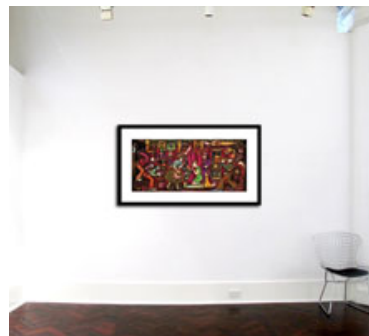

## VISIONS AFTER MIDNIGHT

22 November - 10 December 2011

*'Midnight...the witching hour, the dead of night...a time for insane dreamery, nocturnal nonsensical impressions and mad hallucinations. In the darkness of the nights shadows I create my stage and the characters that inhabit that theatrical psychological space. The actors on my dream stage play a role to describe not only my creative process but the continuing journey of expressions of my world...sometimes intimate and personal...sometimes more reflective on society.'*  
 Juli Haas 2011

*After Midnight* 2011  
 watercolour and gouache  
 45 x 56.3cm

*Dreams of Flight* 2011  
 watercolor and gouache  
 35.2 x 56.7cm

artworks in-situ on 3.7m wall

*Levitators* 2011  
 watercolour  
 19.5 x 27.5cm

*Midnight Visions* 2011  
 watercolour and gouache  
 40 x 67.5cm

*Illusions* 2011  
 watercolour and gouache  
 40.8 x 57.5cm

artworks in-situ on 3.7m wall

*Sightseers* 2011  
 watercolour  
 60 x 129cm

artwork in-situ on 3.7m wall

*Nurturer* 2011  
 watercolour  
 40 x 40cm

*Threads of a dream* 2011  
 watercolour and gouache  
 40 x 40cm

*Backflip* 2011  
 watercolour and gouache  
 40 x 40cm

artworks in-situ on 3.7m wall