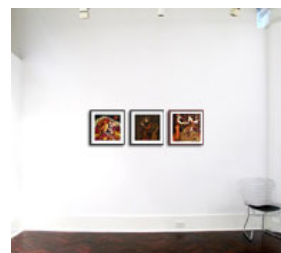

*After Midnight* 2011  
 watercolour and gouache  
 45 x 56.3cm

*Dreams of Flight* 2011  
 watercolor and gouache  
 35.2 x 56.7cm

artworks in-situ on 3.7m wall

*Levitators* 2011  
 watercolour  
 19.5 x 27.5cm

*Midnight Visions* 2011  
 watercolour and gouache  
 40 x 67.5cm

*Illusions* 2011  
 watercolour and gouache  
 40.8 x 57.5cm

artworks in-situ on 3.7m wall

*Sightseers* 2011  
 watercolour  
 60 x 129cm

artwork in-situ on 3.7m wall

*Nurturer* 2011  
 watercolour  
 40 x 40cm

*Threads of a dream* 2011  
 watercolour and gouache  
 40 x 40cm

*Backflip* 2011  
 watercolour and gouache  
 40 x 40cm

artworks in-situ on 3.7m wall