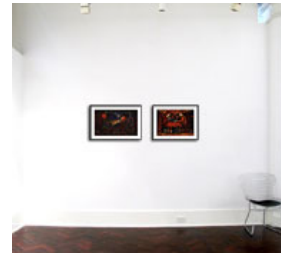

## VISIONS AFTER MIDNIGHT

22 November - 10 December 2011

*'Midnight...the witching hour, the dead of night...a time for insane dreamery, nocturnal nonsensical impressions and mad hallucinations. In the darkness of the nights shadows I create my stage and the characters that inhabit that theatrical psychological space. The actors on my dream stage play a role to describe not only my creative process but the continuing journey of expressions of my world...sometimes intimate and personal...sometimes more reflective on society.'*  
 Juli Haas 2011

*After Midnight* 2011  
 watercolour and gouache  
 45 x 56.3cm

*Dreams of Flight* 2011  
 watercolor and gouache  
 35.2 x 56.7cm

artworks in-situ on 3.7m wall

*Levitators* 2011  
 watercolour  
 19.5 x 27.5cm

*Midnight Visions* 2011  
 watercolour and gouache  
 40 x 67.5cm

*Illusions* 2011  
 watercolour and gouache  
 40.8 x 57.5cm

artworks in-situ on 3.7m wall

*Sightseers* 2011  
 watercolour  
 60 x 129cm