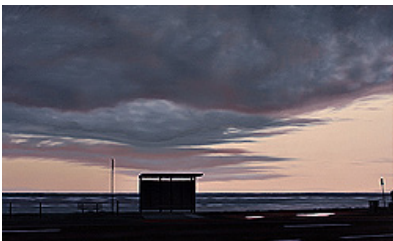

Bus Stop 2009
102 x 168cm
oil on linen