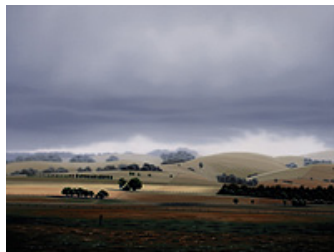

Otway Vista Dusk 2009
76 x 107cm
oil on linen

Three Trees 2009
76 x 102cm
oil on linen

Watsons Road 2009
80 x 100cm
oil on linen

Barham River Road 2009
80 x 100cm
oil on linen

Ethereal Morning 2009
77 x 102cm
oil on linen

Junction Track 2009
77 x 102cm
oil on linen

Sea of Green 2009
82 x 102cm
oil on linen

Study for Bus Stop 2009
38 x 51cm
oil on linen

Quiet Tree 2009
38 x 51cm
oil on linen

Telephone Poles 2009
38 x 51cm
oil on linen