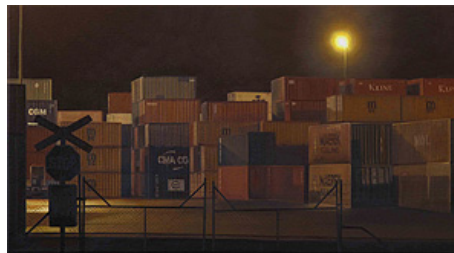

## GARRY PUMFREY NEW PAINTINGS

8 - 26 September 2009

*Melbourne Cement Factory*  
2009  
96.5 x 100cm  
oil on linen

*Golden Falcon* 2009  
76 x 138cm  
oil on linen

*Underpass* 2009  
40 x 59cm  
oil on linen

*West Bank* 2009  
45 x 56cm  
oil on linen

*Silo Precinct* 2009  
35 x 68cm  
oil on linen

*Container Compound* 2009  
oil on linen  
37 x 68cm

*Gantry Cranes* 2009  
oil on linen  
35 x 67cm

*Grain Silos* 2009  
oil on linen  
49 x 54cm