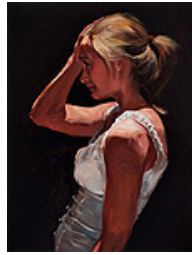

Claire Bridge
All or nothing
2009
oil on panel
20 x 15cm