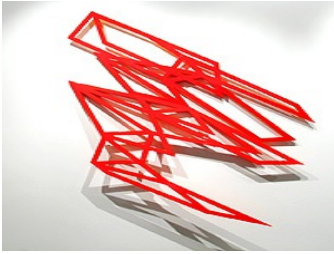

Dion Horstmans
Super Nova, 2009
steel, 9mm BB ply and 2K acrylic paint
130 x 107 x 2cm