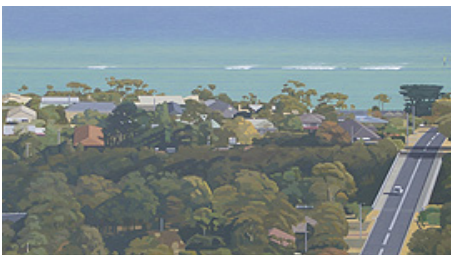

Ken Smith
The Road to the Sea 1, 2009
oil on canvas
38.2 x 58.7cm